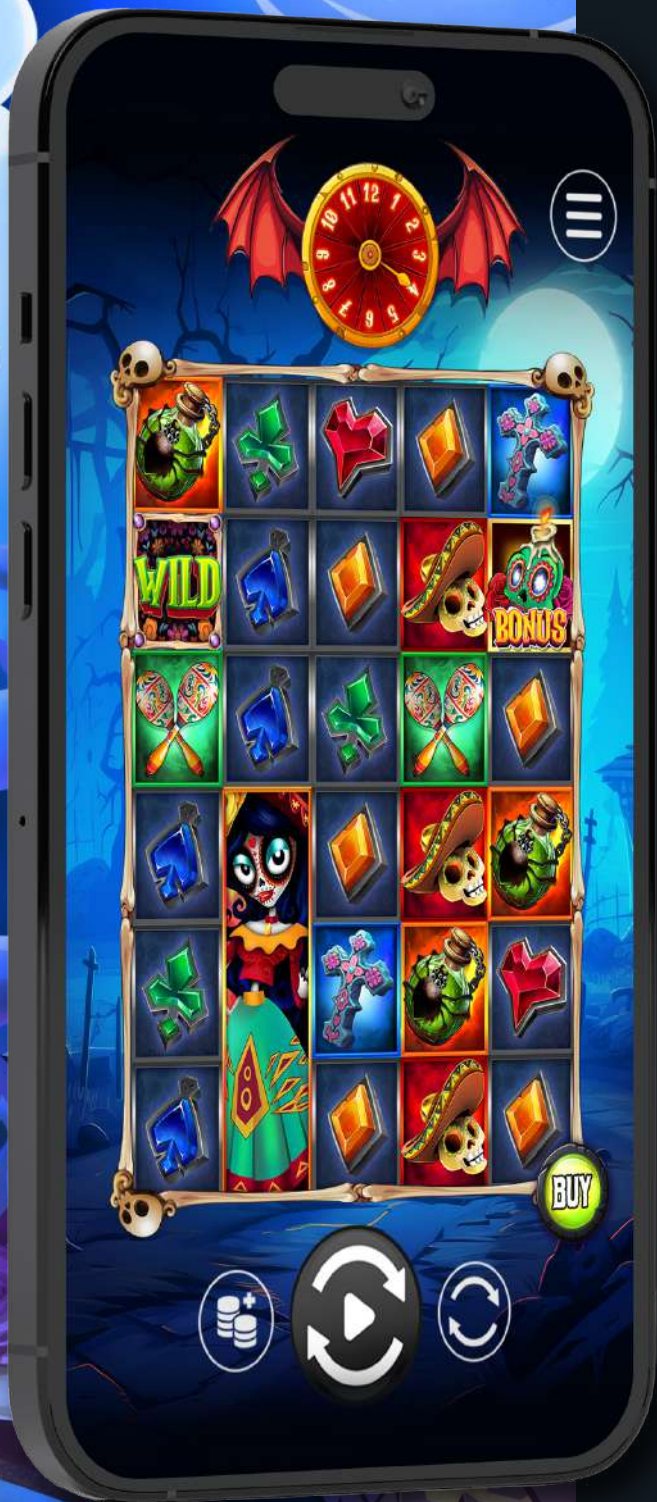

12 DEADLY SPINS

SLOT GAME

12 DEADLY SPINS

12 Deadly Spins is a 50 pay lines 5x6 slot with stacked symbols, 12 spin cycles with wilds that leaves marks on the reels and then random symbols are added in the end of each cycle. The game also consists of 3 high stacked symbols that nudges when part of a win. Game also offers Bonus buy feature.

Game Details

- ▶ **Game Category:** Video Slot
- ▶ **Technical Specifications:**
HTML5 for mobile, Full-screen, Swipe in/out, Portrait Gameplay, Responsive Design, Multilingual

Game Specifications

- ▶ **Game Statistics & Game History**
- ▶ **5x6 Reel Set**
- ▶ **12 Deadly Spins Feature**
- ▶ **Bonus Buy**
- ▶ **MaxWin: 3500 X**
- ▶ **RTP: 94% & 96%**